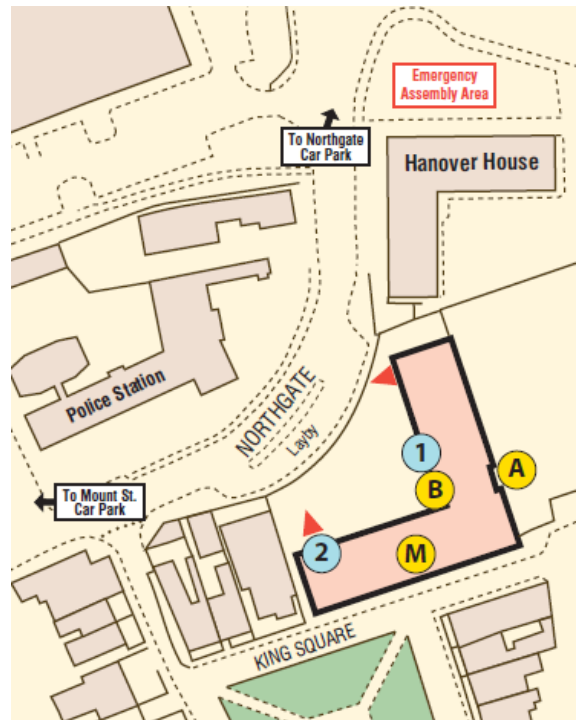

Office location plan

Homes in Sedgemoor,
Bridgwater House,
King Square,
Bridgwater,
TA6 3AR.

Telephone

0800 585 360 or **01278 552400**

Main Reception Opening Hours

8:45 – 17:00 Monday to Friday

Distance from Bridgwater in miles

Birmingham	105	Exeter	45
Bristol	37	London	147
Cardiff	70	Manchester	185

Bridgwater House, King Square

- M** Main Reception - All Visitors
- A** Staff Access 7.00am - 8.00pm only Monday - Friday & Staff Access 24 hours (Out of hours use - Intercom)
- B** Staff Access 7.00am - 8.00pm only Monday - Friday
- 1** Main Delivery Door
- 2** Special Access Deliveries
- ▶** Fire Exit