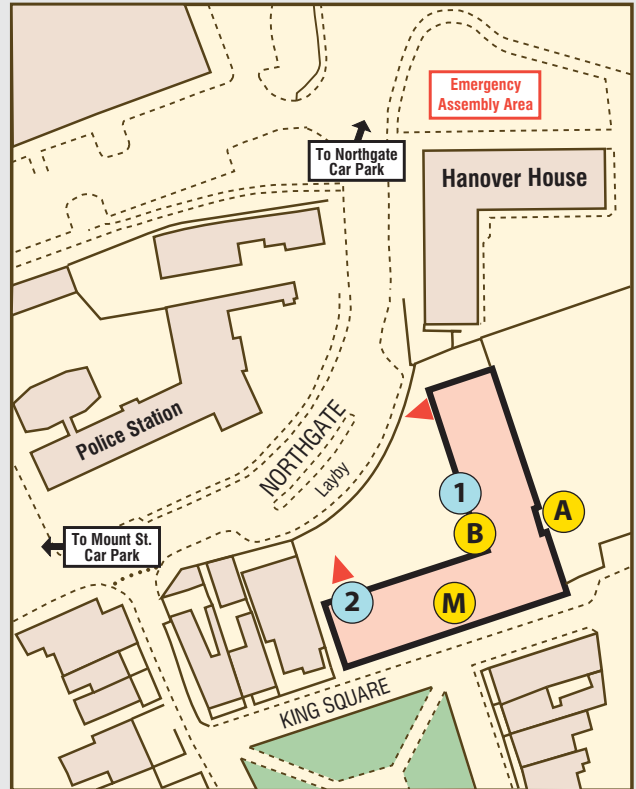

Homes in Sedgemoor

Office location plan

Homes in Sedgemoor
 Bridgwater House
 King Square
 BRIDGWATER
 Somerset
 TA6 3AR

Telephone Enquiries 0800 585360

Distance from Bridgwater in miles

Birmingham	105	Exeter	45
Bristol	37	London	147
Cardiff	70	Manchester	185

Bridgwater House, King Square

- M** Main Reception - All Visitors
- A** Staff Access 7.00am - 8.00pm only Monday - Friday & Staff Access 24 hours (Out of hours use - Intercom)
- B** Staff Access 7.00am - 8.00pm only Monday - Friday
- 1** Main Delivery Door
- 2** Special Access Deliveries
- ▶** Fire Exit