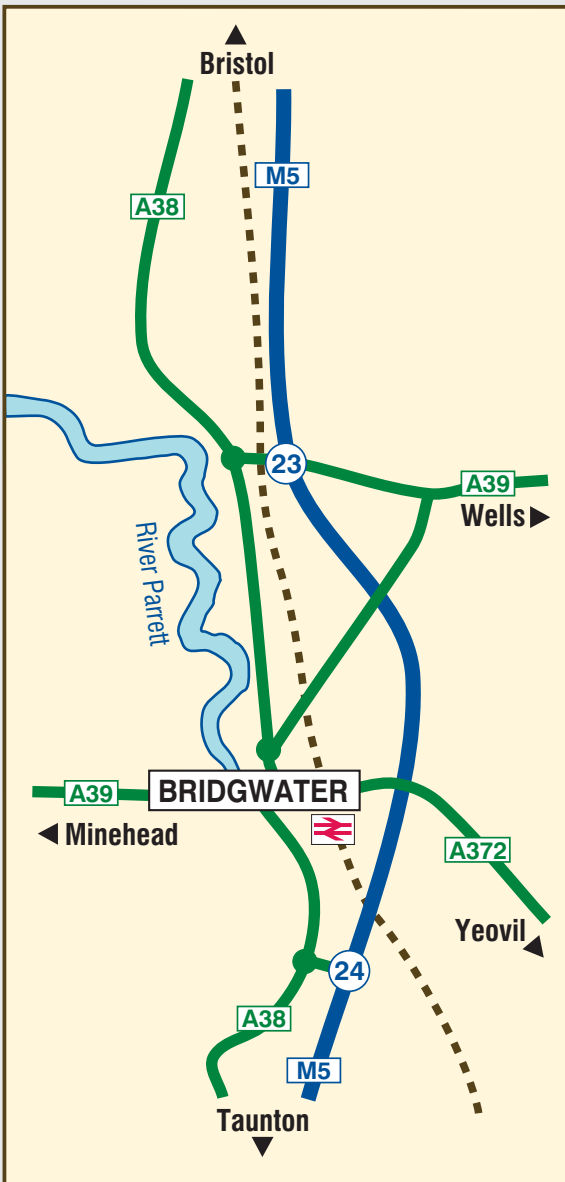

Homes in Sedgemoor

Office location plan

Homes in Sedgemoor
 Bridgwater House
 King Square
 BRIDGWATER
 Somerset
 TA6 3AR

Telephone Enquiries 0800 585360

Distance from Bridgwater in miles

Birmingham	105	Exeter	45
Bristol	37	London	147
Cardiff	70	Manchester	185

Bridgwater House, King Square

- M** Main Reception - All Visitors
- A** Staff Access 7.00am - 8.00pm only Monday - Friday & Staff Access 24 hours (Out of hours use - Intercom)
- B** Staff Access 7.00am - 8.00pm only Monday - Friday
- 1** Main Delivery Door
- 2** Special Access Deliveries
- ▶** Fire Exit