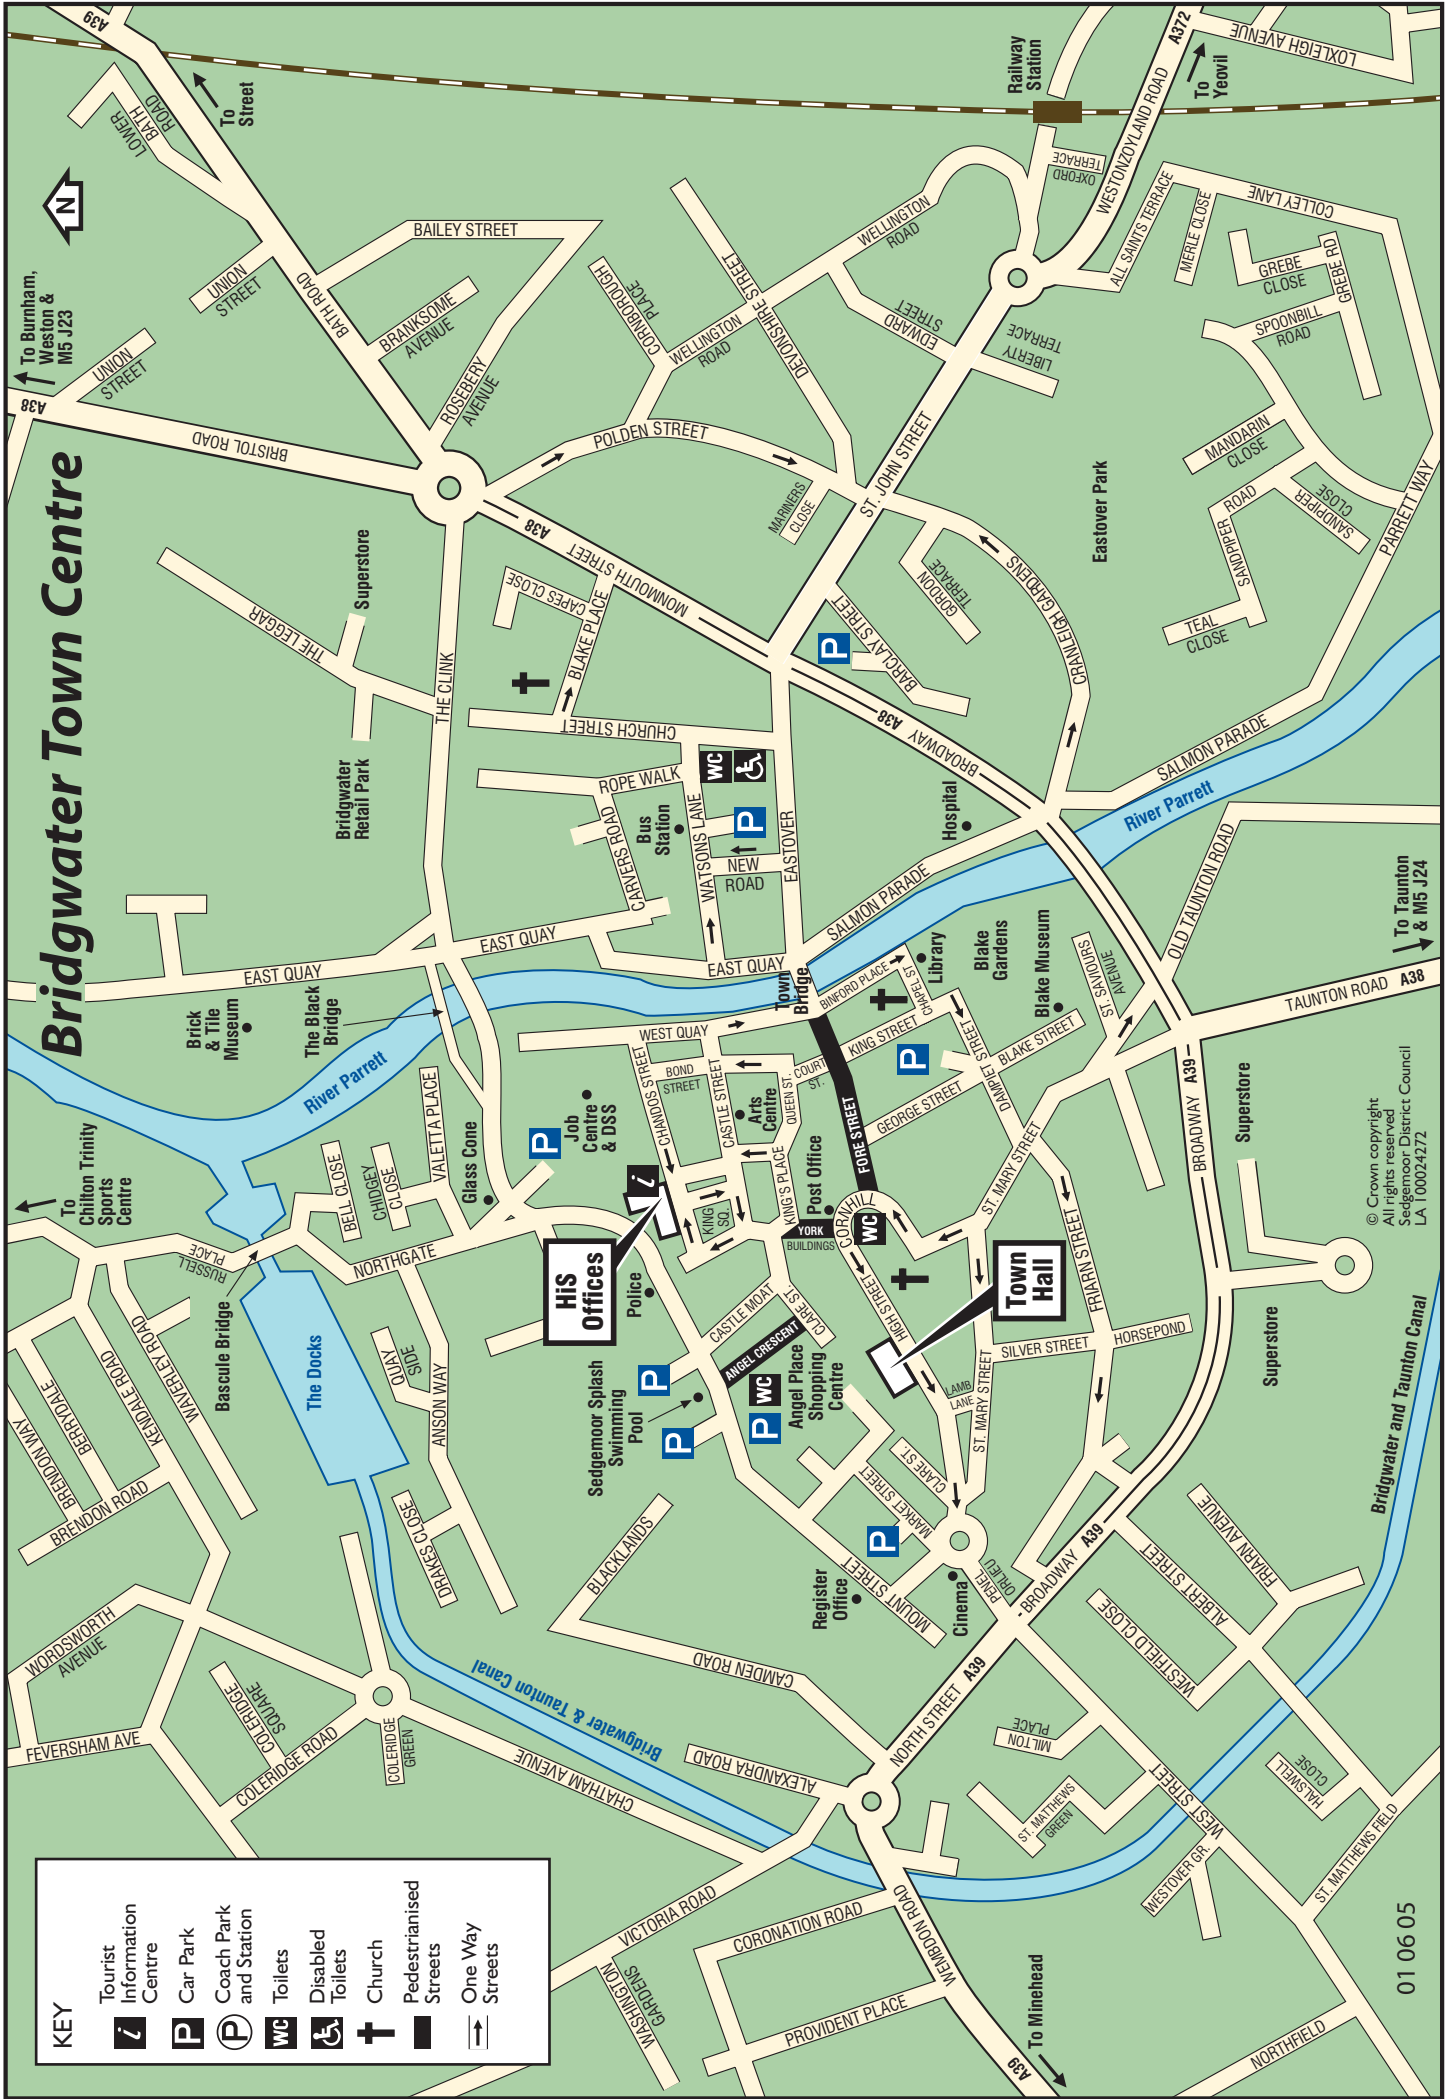

Bridgwater Town Centre

© Crown copyright
All rights reserved
Sedgemoor District Council
LA 1 00024272

01 06 05